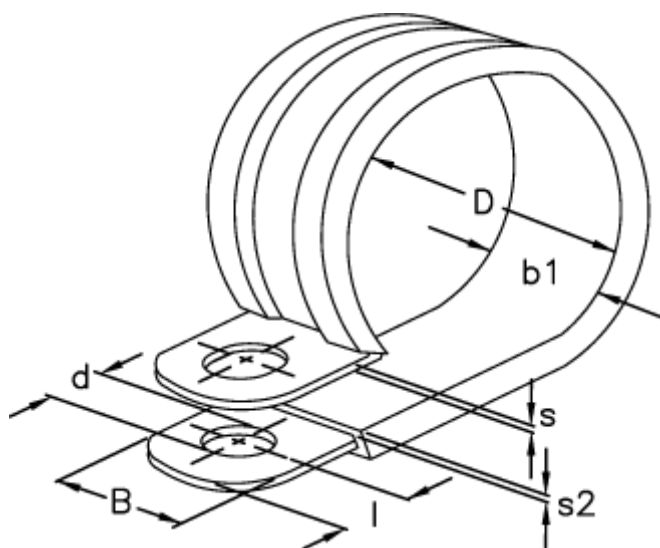

Article number: 029456112032

Description: Norma pipe retaining clip
RLGU 1. 32/12 W1

Measures

b1	= 15.0
d	= 6.4
Diameter D	= 32
l	= 6
s	= 0.8
s2	= 1.2
Width B	= 12